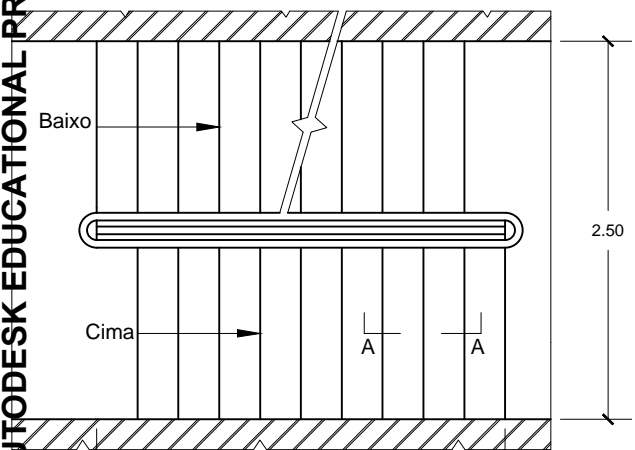

Corte A Escala - 1:50

Planta Escala - 1:50

Corte B

Escala - 1:5

PRODUCED BY AN AUTODESK EDUCATIONAL PRODUCT

PRODUCED BY AN AUTODESK EDUCATIONAL PRODUCT

Continuous groove formed in plaster finish

Balaustres de alumínio

Polished serpentine treads

Mármore branco polido

Revestimento de gesso

Escala - 1:10

Corte A