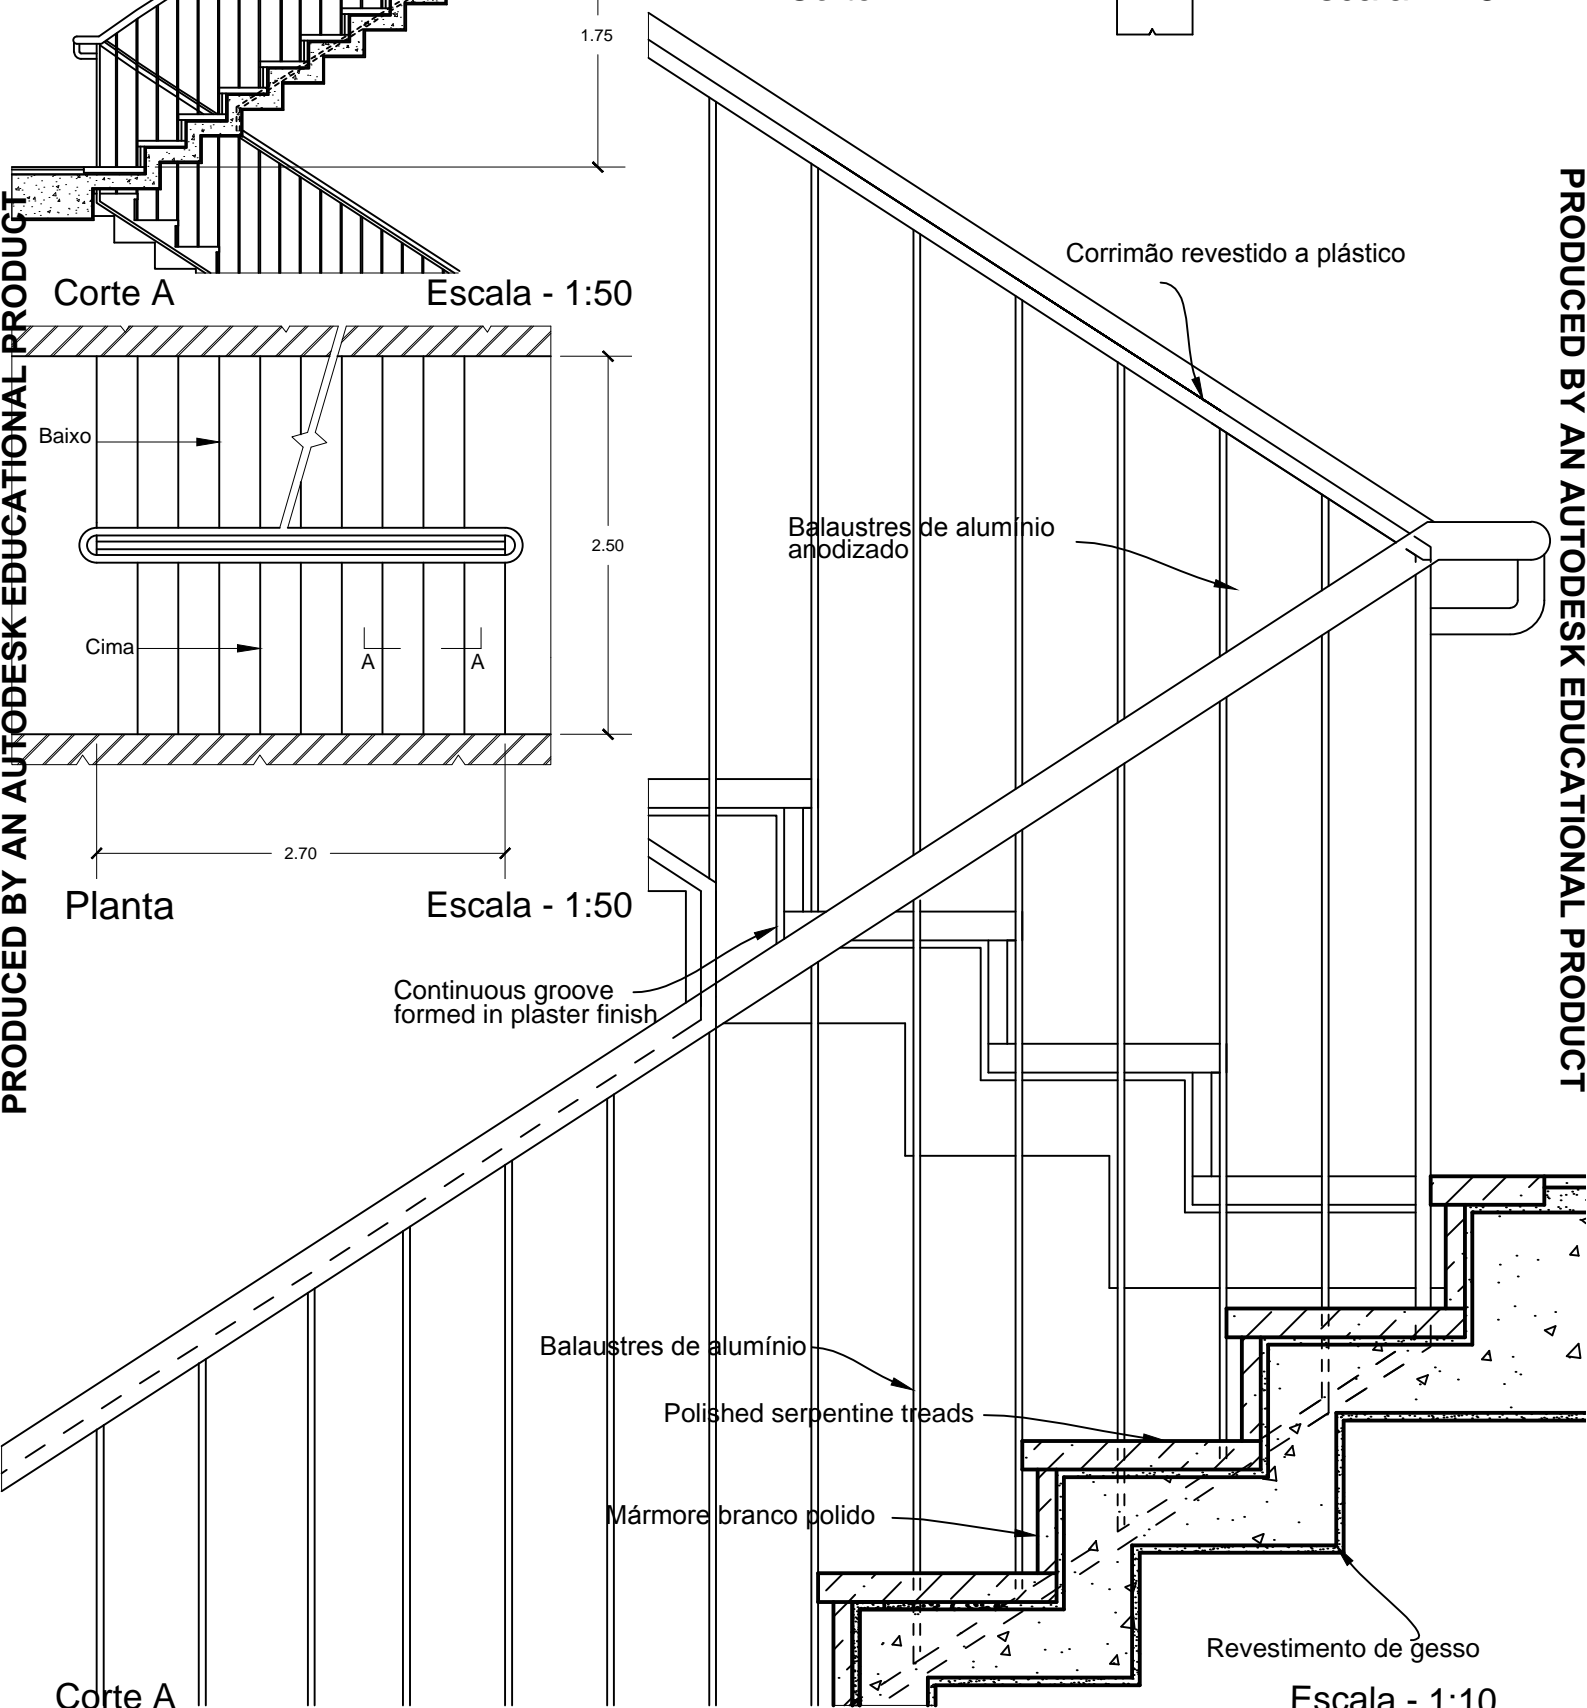

Corte A Escala - 1:50

Planta Escala - 1:50

Corte B

Escala - 1:5

PRODUCED BY AN AUTODESK EDUCATIONAL PRODUCT

PRODUCED BY AN AUTODESK EDUCATIONAL PRODUCT

Continuous groove formed in plaster finish

Balaustres de alumínio

Polished serpentine treads

Mármore branco polido

Revestimento de gesso

Escala - 1:10

Corte A